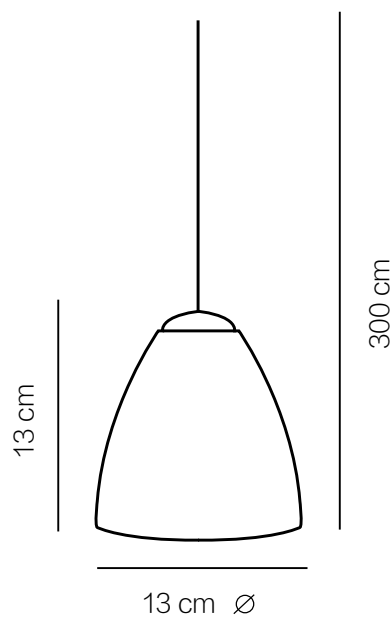

One spot lighting can fork various connections and reach and illuminate several spots.

One, two, three, five, eight, twelve lights to be assembled together, with bunch or stepped effect, to be diverted singularly over your table, on your reading corner or wherever light is appreciated. Assemble your light and then change and move it again by simply amending the position of little hooks.