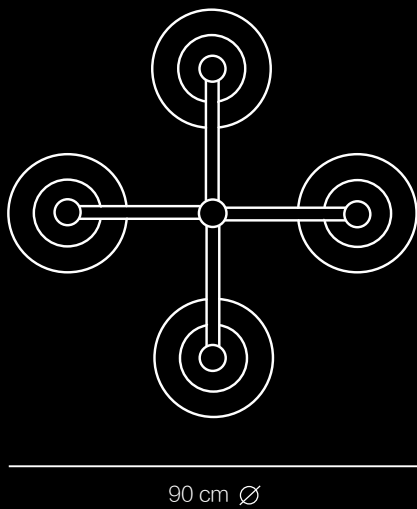

ASTRA

Chandelier Lamp

Struttura in metallo verniciato nero/oro, diffusore orientabile in porcellana al magnesio. 1 X E27 LED - 40 W HALO MAX

Black&gold metal coated structure, magnesium porcelain swiveling diffuser. 1 X E27 LED - 40 W HALO MAX