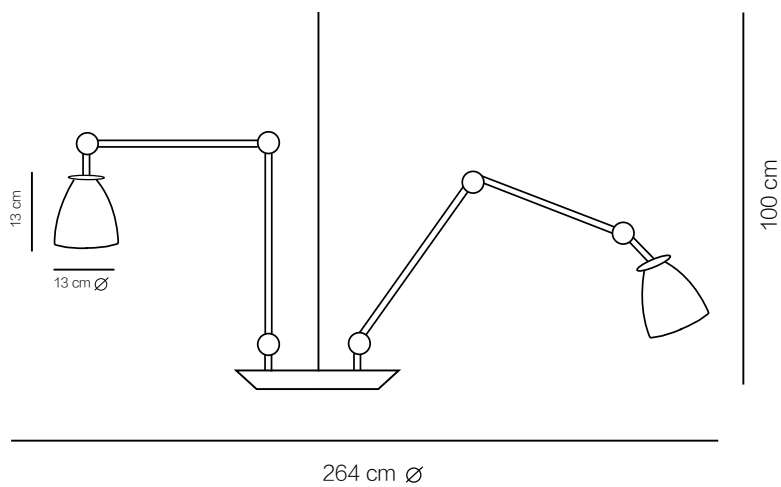

FLEXI - LUNA

Chandelier

Struttura in metallo verniciato nero con 4 punti di snodo, diffusore orientabile in porcellana al magnesio.

4 X E27 LED - 40 W HALO MAX

Black metal coated structure with 4 joints, magnesium porcelain swiveling diffuser. 4 X E27 LED - 40 W HALO MAX