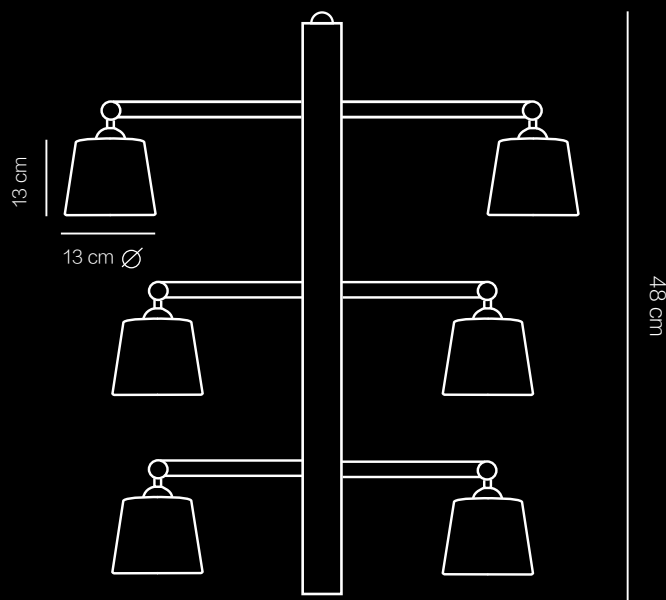

ASTRA

Chandelier Lamp

Struttura in metallo verniciato nero/oro, diffusore orientabile in porcellana al magnesio. 1 X E27 LED - 40 W HALO MAX

Black&gold metal coated structure, magnesium porcelain swiveling diffuser. 1 X E27 LED - 40 W HALO MAX