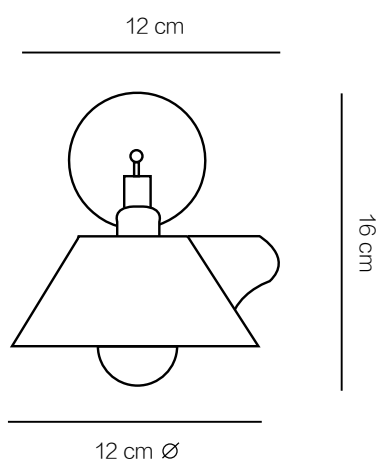

AMBROSIA

Wall applique

Base in metallo verniciato nero, portalampada e altre parti in ottone naturale, diffusore in porcellana al magnesio.

1xE14 18W MAX HALO - LED

Black painted metal base, lamp holder and other parts made of natural brass, magnesium porcelain diffuser.

1xE14 28W MAX HALO - LED