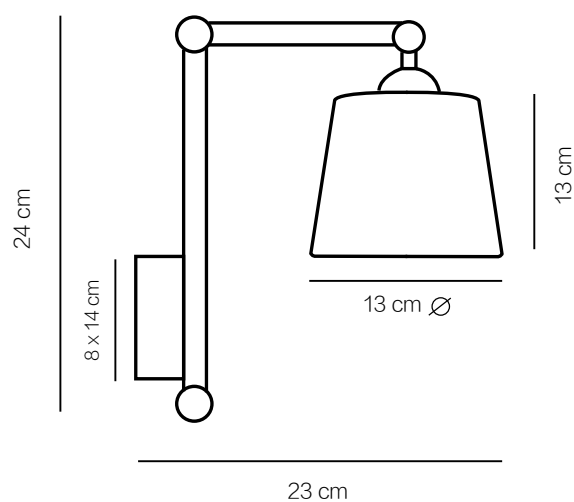

ASTRA

Wall applique

Struttura in metallo verniciato nero/oro, diffusore orientabile in porcellana al magnesio. 1 X E27 LED - 40 W HALO MAX

Black&gold metal coated structure, magnesium porcelain swiveling diffuser. 1 X E27 LED - 40 W HALO MAX