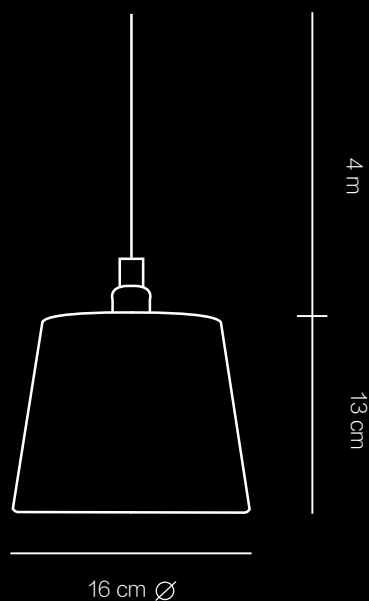

1xE14 18W MAX HALO - LED

Black painted metal base, lamp holder and other parts made of natural brass, magnesium porcelain diffuser.

1xE14 28W MAX HALO - LED

ASTRA

Chandelier

Struttura in metallo verniciato nero/oro, diffusore orientabile in porcellana al magnesio. 1 X E27 LED - 40 W HALO MAX