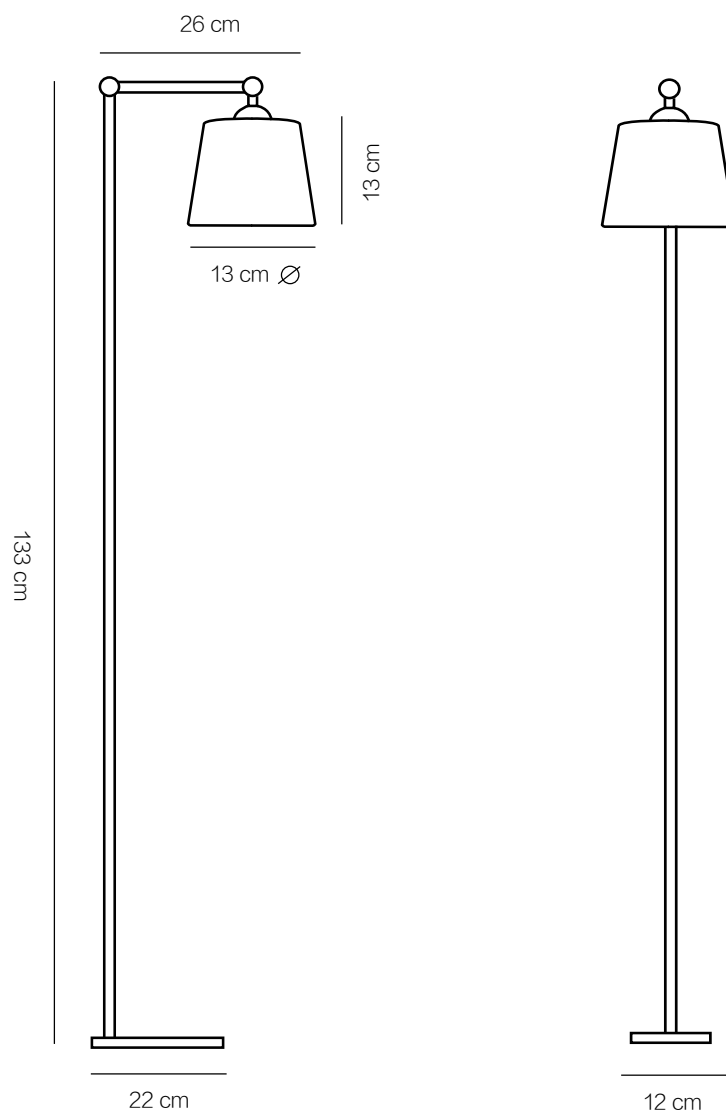

ASTRA

Reading Floor Lamp

Struttura in metallo verniciato nero/oro, diffusore orientabile in porcellana al magnesio. 1 X E27 LED - 40 W HALO MAX

Black&gold metal coated structure, magnesium porcelain swiveling diffuser. 1 X E27 LED - 40 W HALO MAX