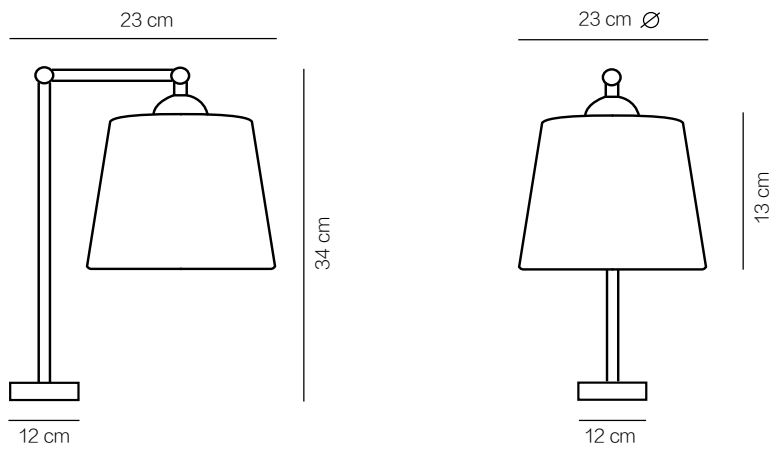

ASTRA

Table Lamp