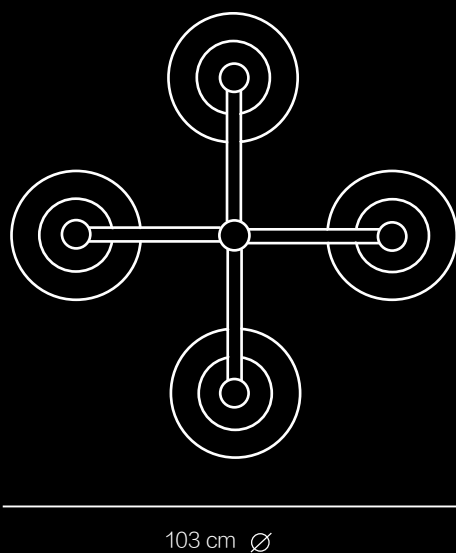

ASTRA

Chandelier Lamp

Struttura in metallo verniciato nero/oro, diffusore orientabile in porcellana al magnesio. 1 X E27 LED - 40 W HALO MAX

Black&gold metal coated structure, magnesium porcelain swiveling diffuser. 1 X E27 LED - 40 W HALO MAX