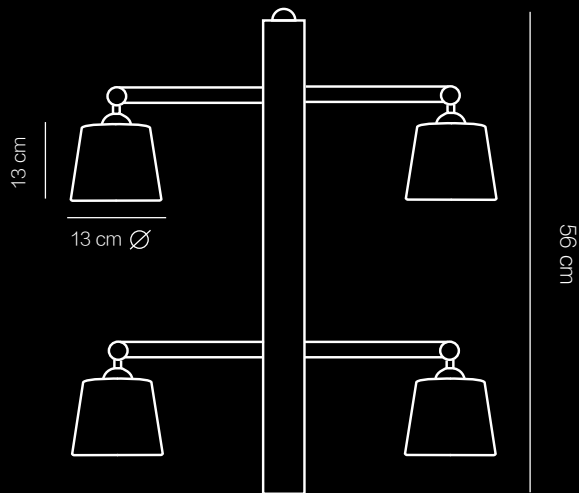

ASTRA

Chandelier Lamp

Struttura in metallo verniciato nero/oro, diffusore orientabile in porcellana al magnesio. 1 X E27 LED - 40 W HALO MAX

Black&gold metal coated structure, magnesium porcelain swiveling diffuser. 1 X E27 LED - 40 W HALO MAX